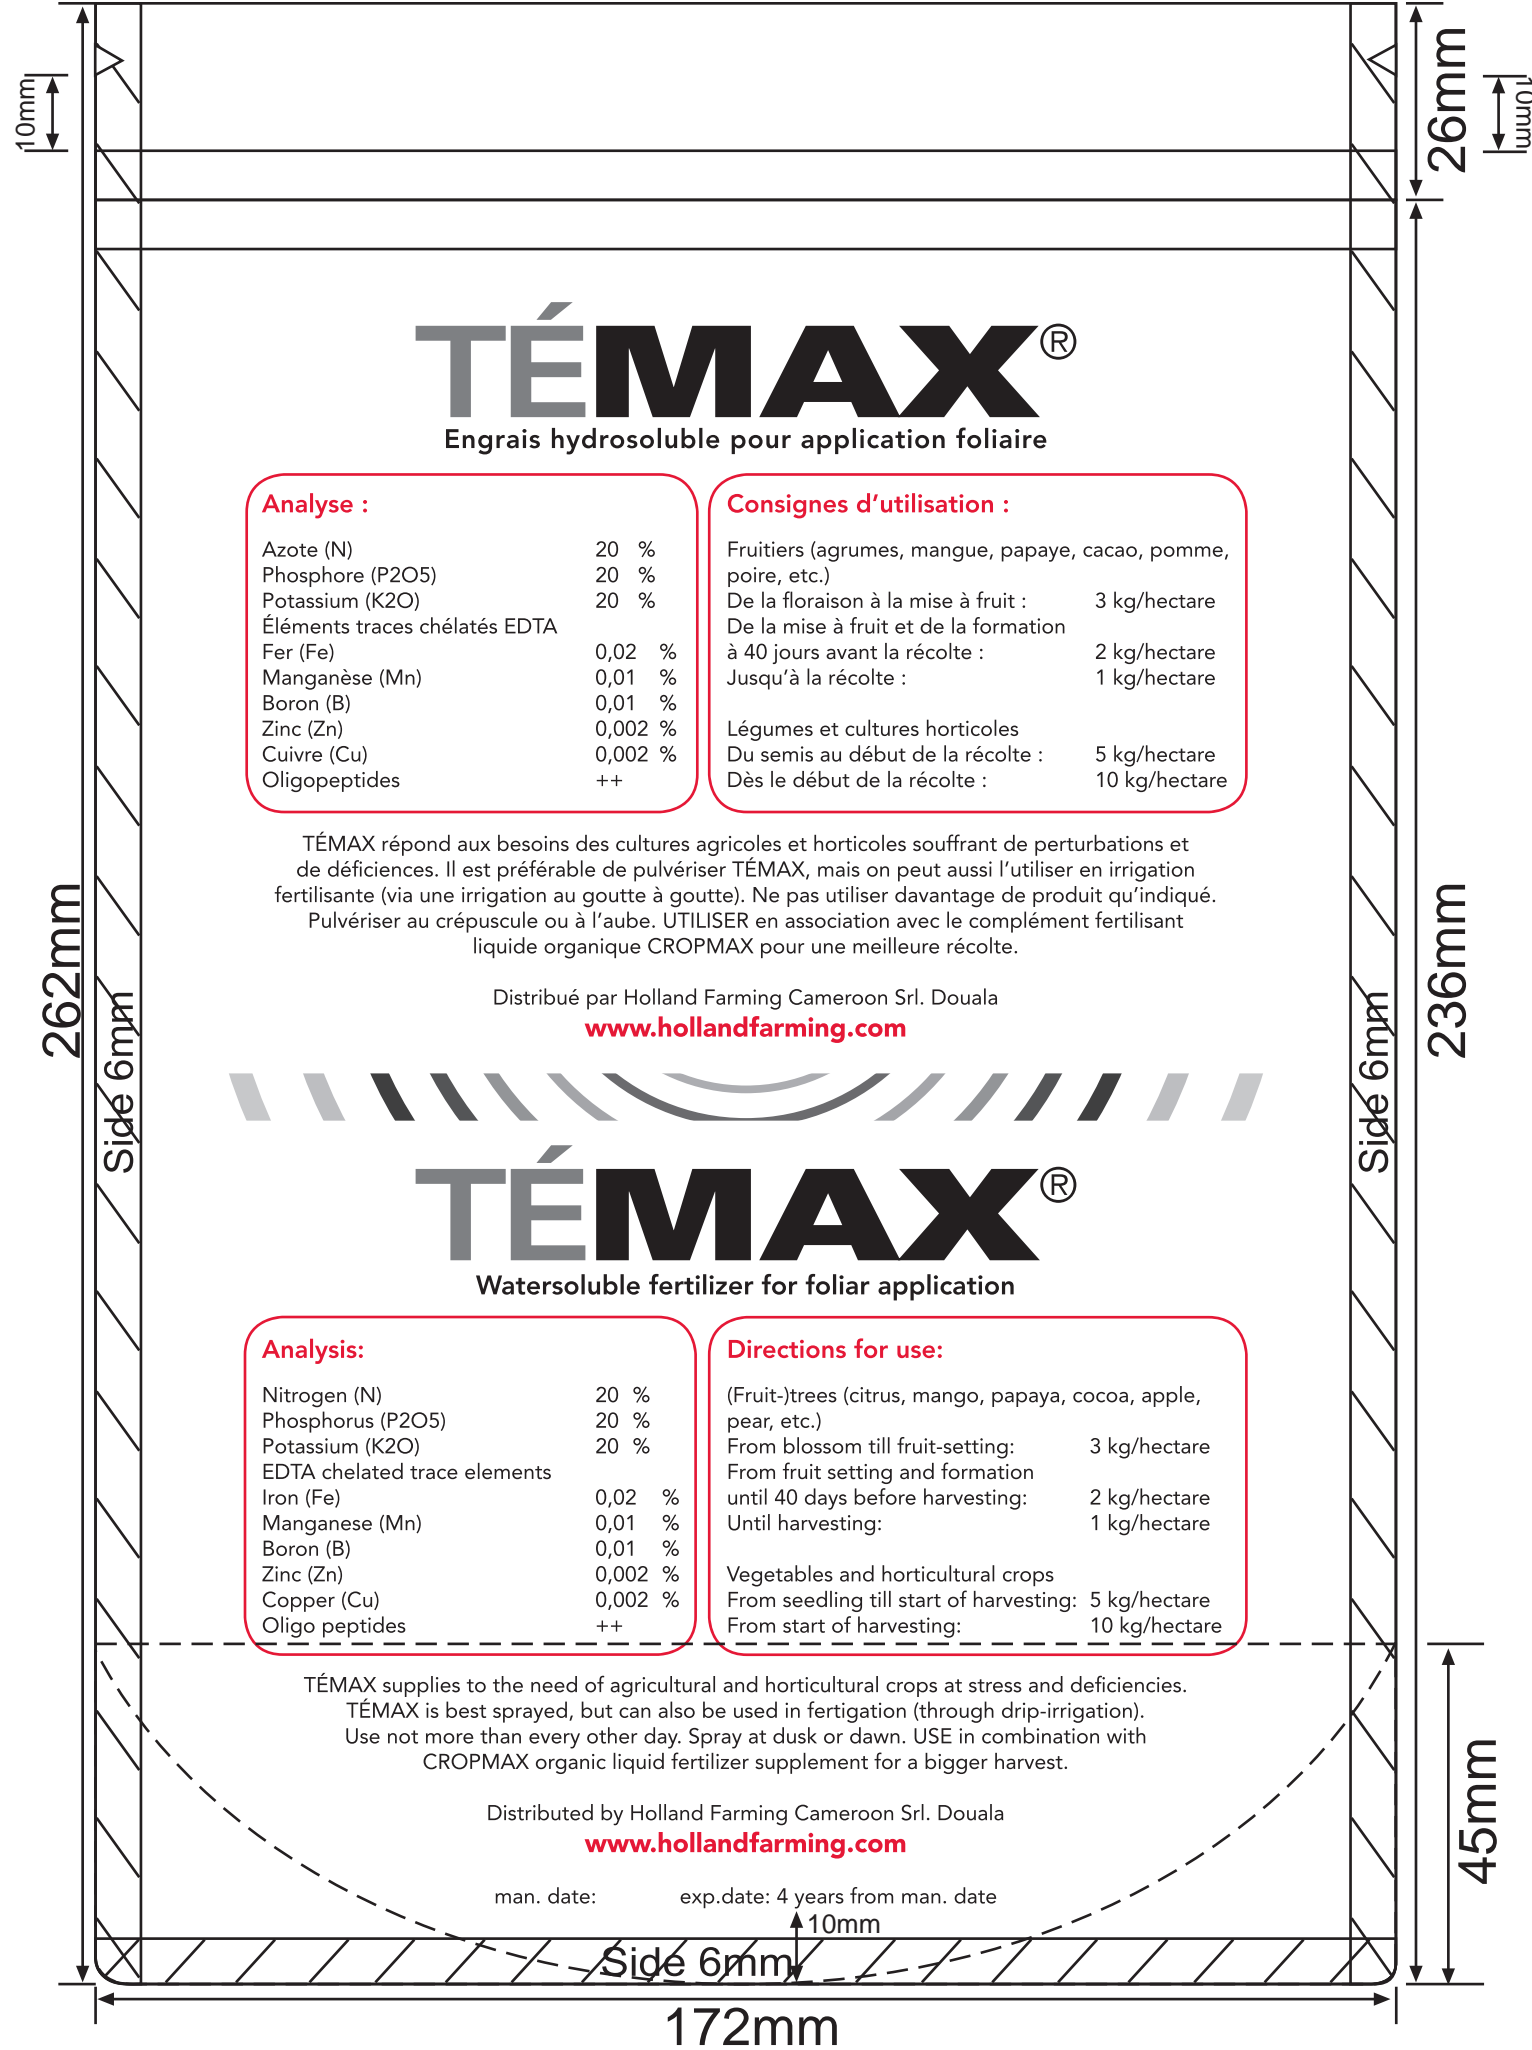

Front

Black PANTONE 186 C Clear

Back

Clear